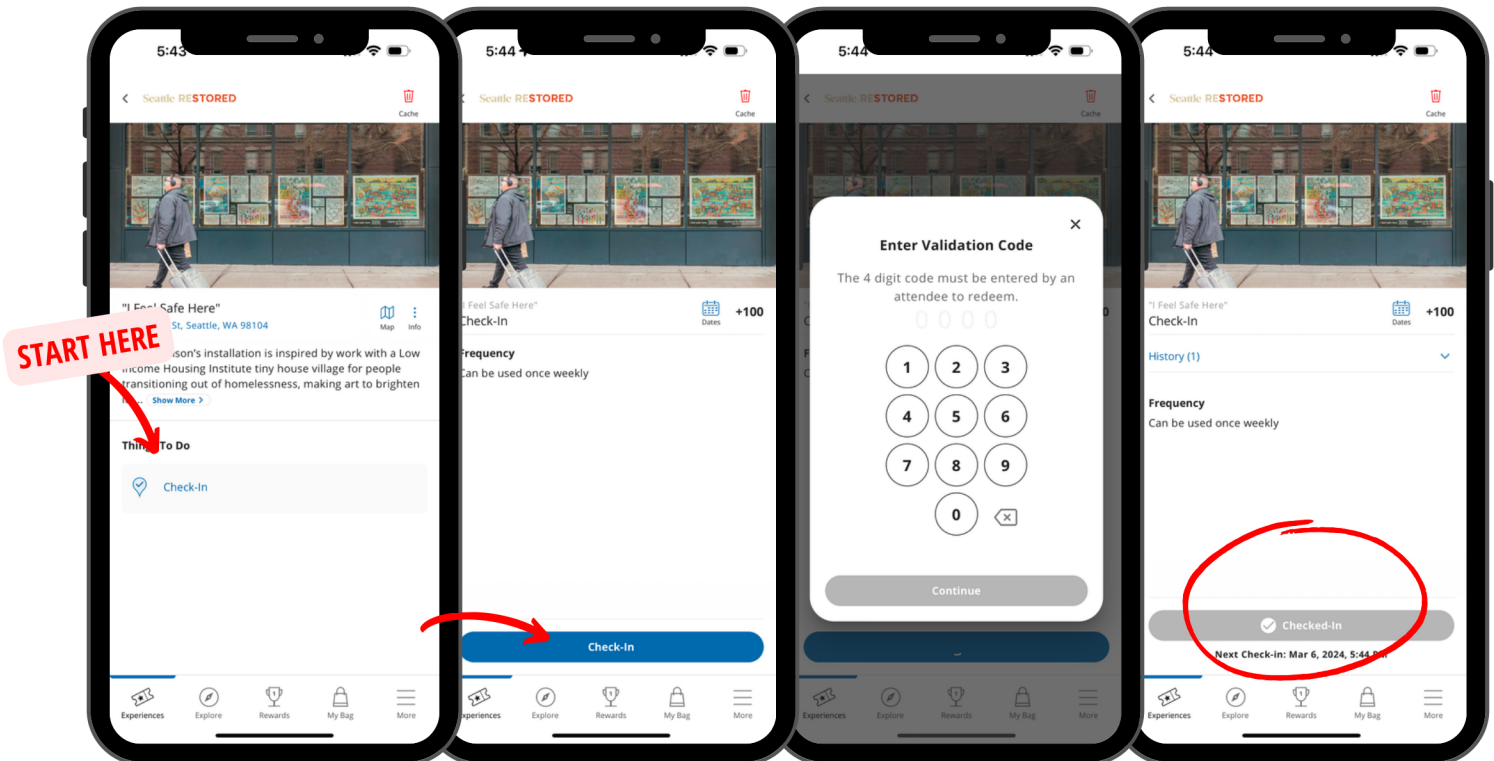

EXPLORE SEATTLE RESTORED REDEMPTION INSTRUCTIONS

Passholders will select which location they want to "check-in" to and enter their pin for confirmation.

START HERE

Participants will select "Check-In" on the venue's listing.

You will need to share or enter your 4 digit PIN to redeem the check-in. Once the PIN is entered, select continue to "Confirm check-in."

Success! The passholder will have then checked in.