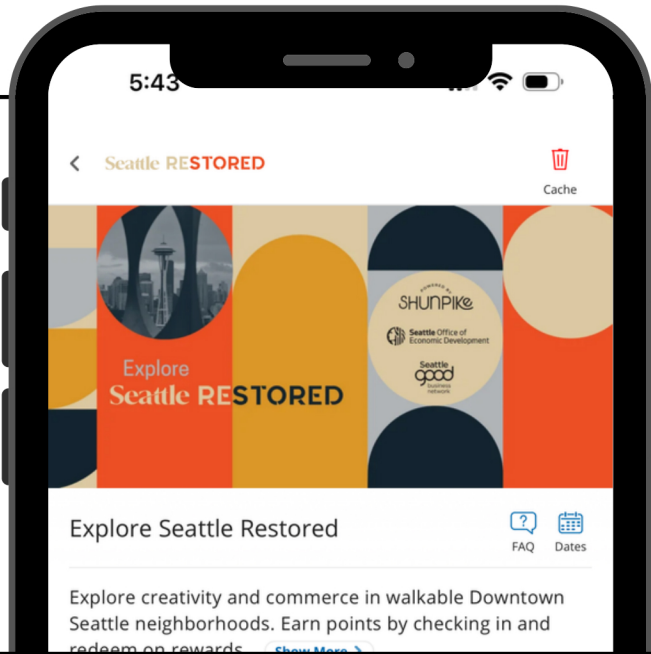

EXPLORE SEATTLE RESTORED REDEMPTION INSTRUCTIONS

Passholders will select which location they want to "check-in" to and enter their pin for confirmation.

START HERE

Participants will select "Check-In" on the venue's listing.

You will need to share or enter your 4 digit PIN to redeem the check-in. Once the PIN is entered, select continue to "Confirm check-in."

Success! The passholder will have then checked in.